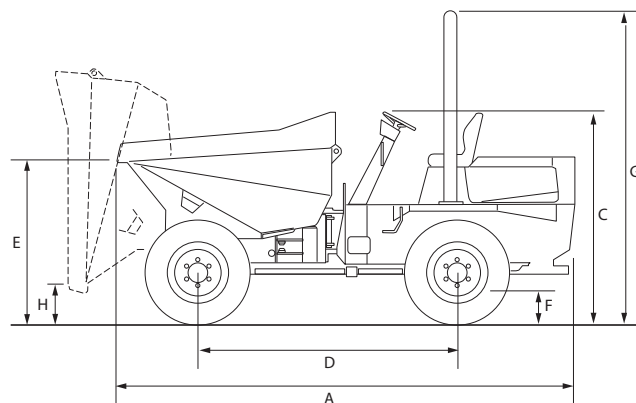

Tires

Rough Terrain	11.5/80x15.3x8 ply
---------------	--------------------

Operating Weight

Weight	5,622 lbs (2,550 kg)
--------	----------------------

Breakes

Enclosed, oil immersed, multi-plate disc brakes.

A	Total length	152 in (3,850 mm)
B	Total width	73 in (1,860 mm)
C	Height to top of steering wheel	73 in (1,860 mm)
D	Wheelbase	77 in (1,950 mm)
E	Height from bucket tip	59 in (1,500 mm)
F	Ground clearance	12 in (300 mm)
G	Height to top of ROPS	106 in (2,680 mm)
H	Height to front lip of bucket	43 in (1,100 mm)
	Turning radius outside of bucket	15'1" (4,665 mm)
	Weight	5,662 lbs (2,550 kg)
	Steering angle	+/- 30°
	Oscillation	+/- 10.5°
	Tipping type	Swing 180°