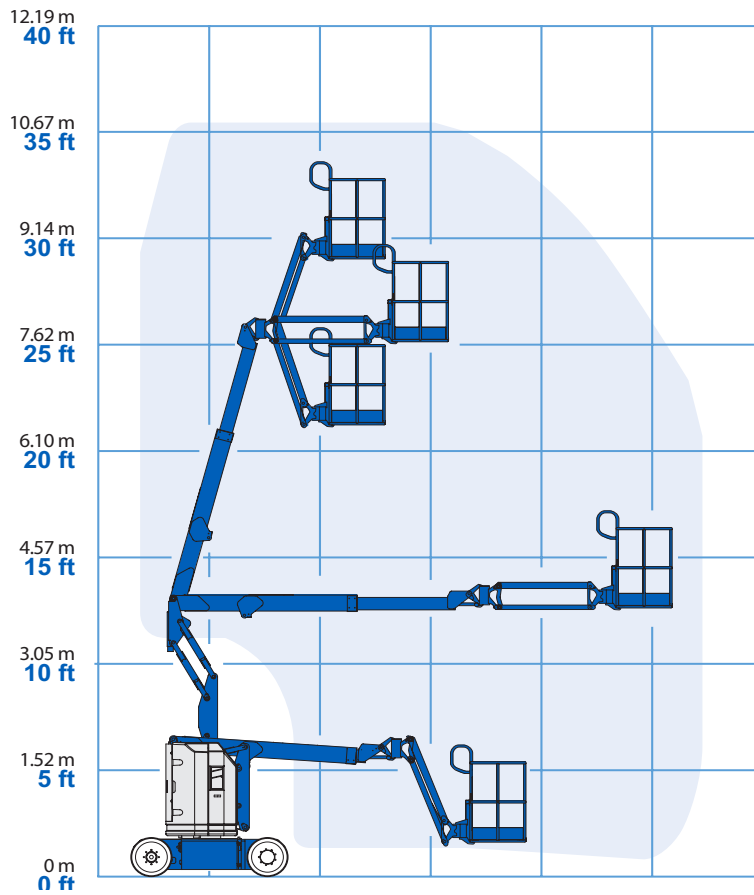

-1.52 m 0 m 1.52 m 3.05 m 4.57 m 6.10 m 7.62 m
 -5 ft 0 ft 5 ft 10 ft 15 ft 20 ft 25

Range Of Motion Z-30/20N RJ

Jib Range of Motion Z-30/20N RJ

VERKOOP • VERHUUR • TWEDEHANDS • SERVICES

EUROTRADING MORTIER