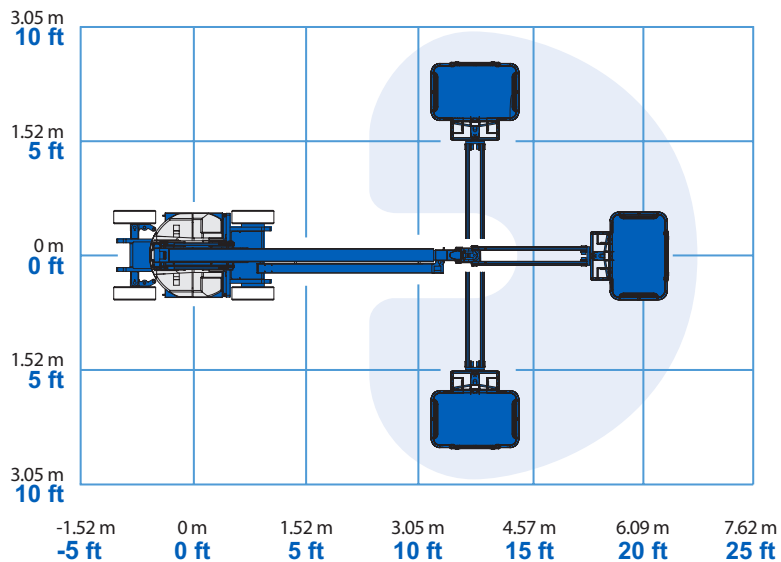

-1.52 m 0 m 1.52 m 3.05 m 4.57 m 6.10 m 7.62 m
 -5 ft 0 ft 5 ft 10 ft 15 ft 20 ft 25

Range Of Motion Z-30/20N RJ

Jib Range of Motion Z-30/20N RJ

VERKOOP • VERHUUR • TWEDEHANDS • SERVICES

EUROTRADING MORTIER